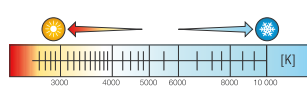

101401127

AI  IP44  2 YEAR WARRANTY  4,99 W  230 V  CE 

LED 2700K  LED 4000K  LED 6000K 

101301137

101201147

AI  IP44 **2 YEAR WARRANTY** **4,99 W** **230 V** **CE**

**LED 2700K** **LED 4000K** **LED 6000K**