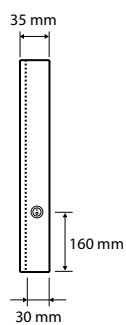

128301049

127101809

- AI
- Material swatches
- IP44
- 2 YEAR WARRANTY
- LED 4000K
- 6 W
- 230 V
- Touch sensor icon
- CE

127201659

127201669

127201679

127201719

127401729