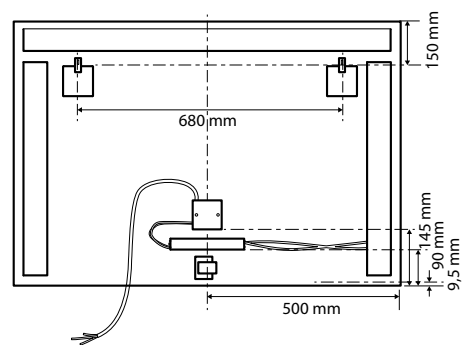

101401127

AI  IP44  2 YEAR WARRANTY  4,99 W  230 V  CE 

LED 2700K  LED 4000K  LED 6000K 

101301137

101201147

AI  IP44 **2 YEAR WARRANTY** **4,99 W** **230 V** **CE**

**LED 2700K** **LED 4000K** **LED 6000K**