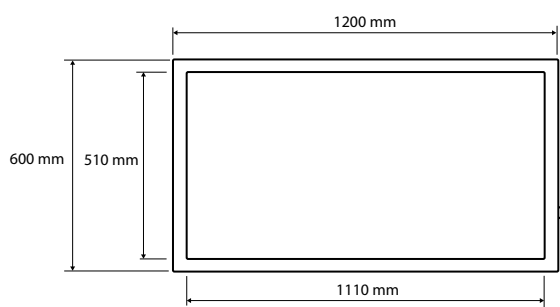

128301049

127101809

- AI
- Material swatches
- IP44
- 2 YEAR WARRANTY
- LED 4000K
- 6 W
- 230 V
- Touch sensor icon
- CE

127201659

127201669

127201679

127201719

127401729