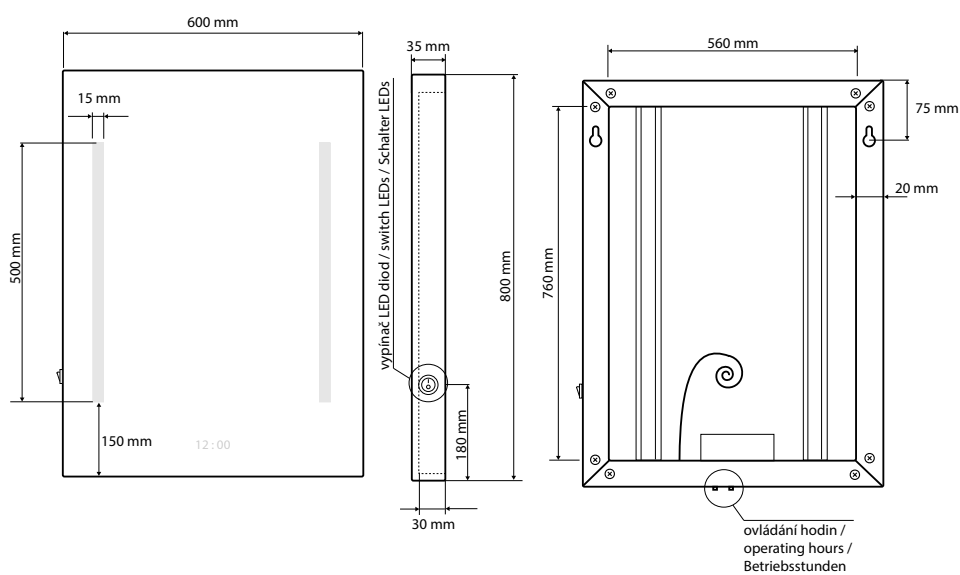

128301049

127101809

- AI
- Material swatches
- IP44
- 2 YEAR WARRANTY
- LED 4000K
- 6 W
- 230 V
- Touch sensor icon
- CE

127201659

127201669

127201679

127201719

127401729