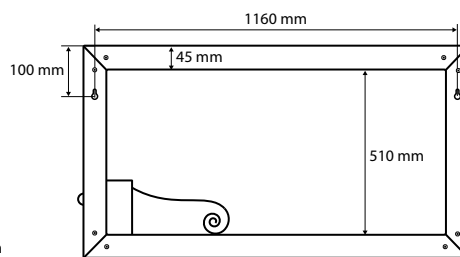

128301049

127101809

- AI
- Material swatches
- IP44
- 2 YEAR WARRANTY
- LED 4000K
- 6 W
- 230 V
- Touch sensor icon
- CE

127201659

127201669

127201679

127201719

127401729