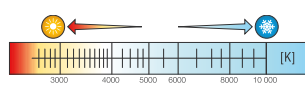

101401127

AI  IP44  2 YEAR WARRANTY  4,99 W  230 V  CE 

LED 2700K  LED 4000K  LED 6000K 

101301137

101201147

AI  IP44 **2 YEAR WARRANTY** **4,99 W** **230 V** **CE**

**LED 2700K** **LED 4000K** **LED 6000K**