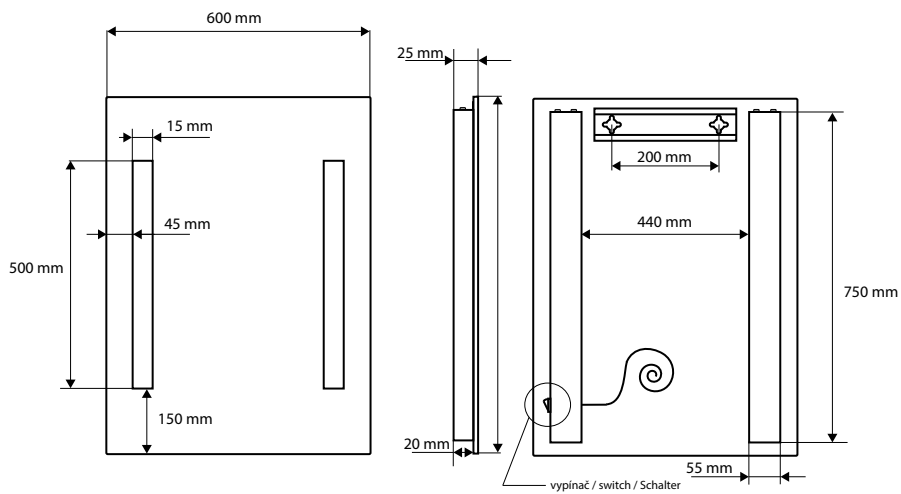

128301049

127101809

- AI
- Material swatches
- IP44
- 2 YEAR WARRANTY
- LED 4000K
- 6 W
- 230 V
- Touch sensor icon
- CE

127201659

127201669

127201679

127201719

127401729