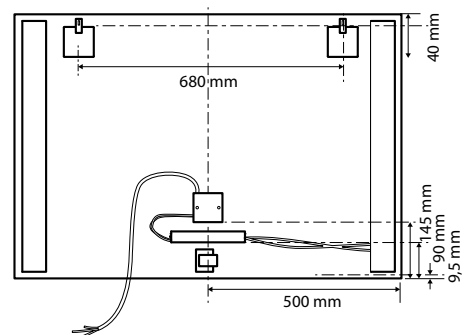

101401127

AI  IP44  2 YEAR WARRANTY  4,99 W  230 V  CE 

LED 2700K  LED 4000K  LED 6000K 

101301137

101201147

AI  IP44 **2 YEAR WARRANTY** **4,99 W** **230 V** **CE**

**LED 2700K** **LED 4000K** **LED 6000K**