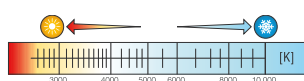

LED 2700K    LED 4000K    LED 6000K

101201127

AI  IP44 **2 YEAR WARRANTY** **4,99 W** **230 V** CE

LED 2700K LED 4000K LED 6000K

101301127

AI  IP44  2 YEAR WARRANTY  4,99 W  230 V  CE 

LED 2700K  LED 4000K  LED 6000K    