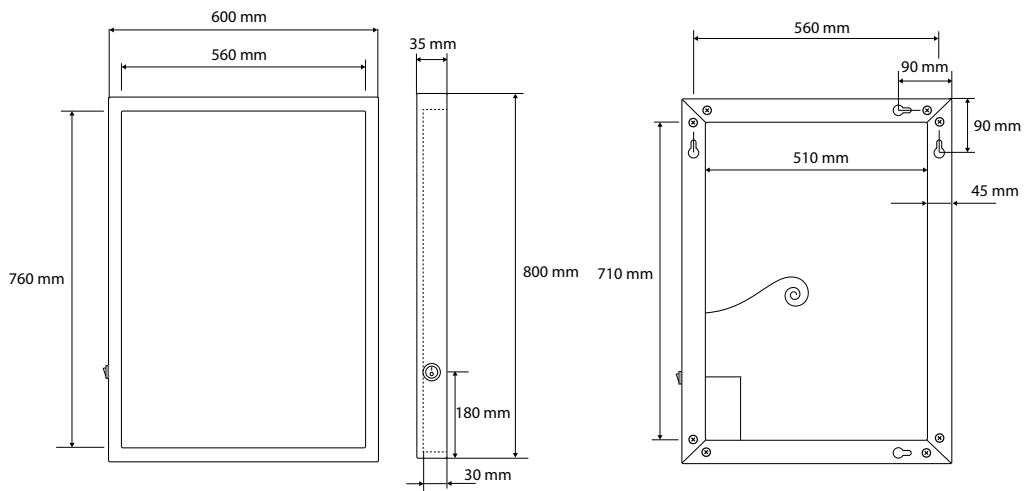

128301049

127101809

- AI
- Material swatches
- IP44
- 2 YEAR WARRANTY
- LED 4000K
- 6 W
- 230 V
- Touch sensor icon
- CE

127201659

127201669

127201679

127201719

127401729