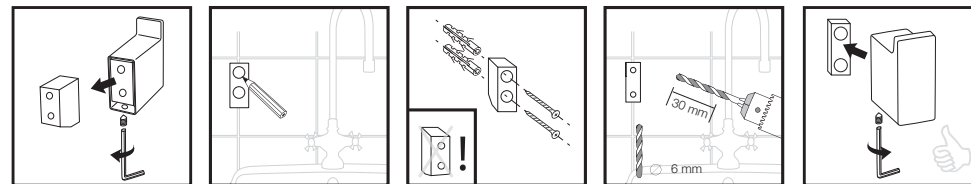

cz Postupujte dle obrázků

Podržte úchyt na zdi a tužkou či lihovým fixem označte otvory na vrtání. Vložte NERO produkt na přírubu a vyměřte místo pro umístění další příruby (např. u poličky na ručníky). Tímto postupem zamezíte zbytečnému vrtání a korekcím. Otvory naměřte dle možností do spárů obkladů.

Hmoždinka: $\varnothing$ 6mm

Vrut: minimálně 3,5mm x 40mm

uk Follow the images below

Hold the handle on the wall and use a pencil or oil-based felt-tip pen to mark the holes for drilling. Insert a product Bemeta the flange and the area of space for placement of flanges (eg shelves for towels). This procedure will prevent unnecessary drilling and correction. Measure the holes if possible, into the clutches of tiles.

Anchor: $\varnothing$ 6 mm

Screw: at least 3.5 mm x 40mm

NERO 135006012