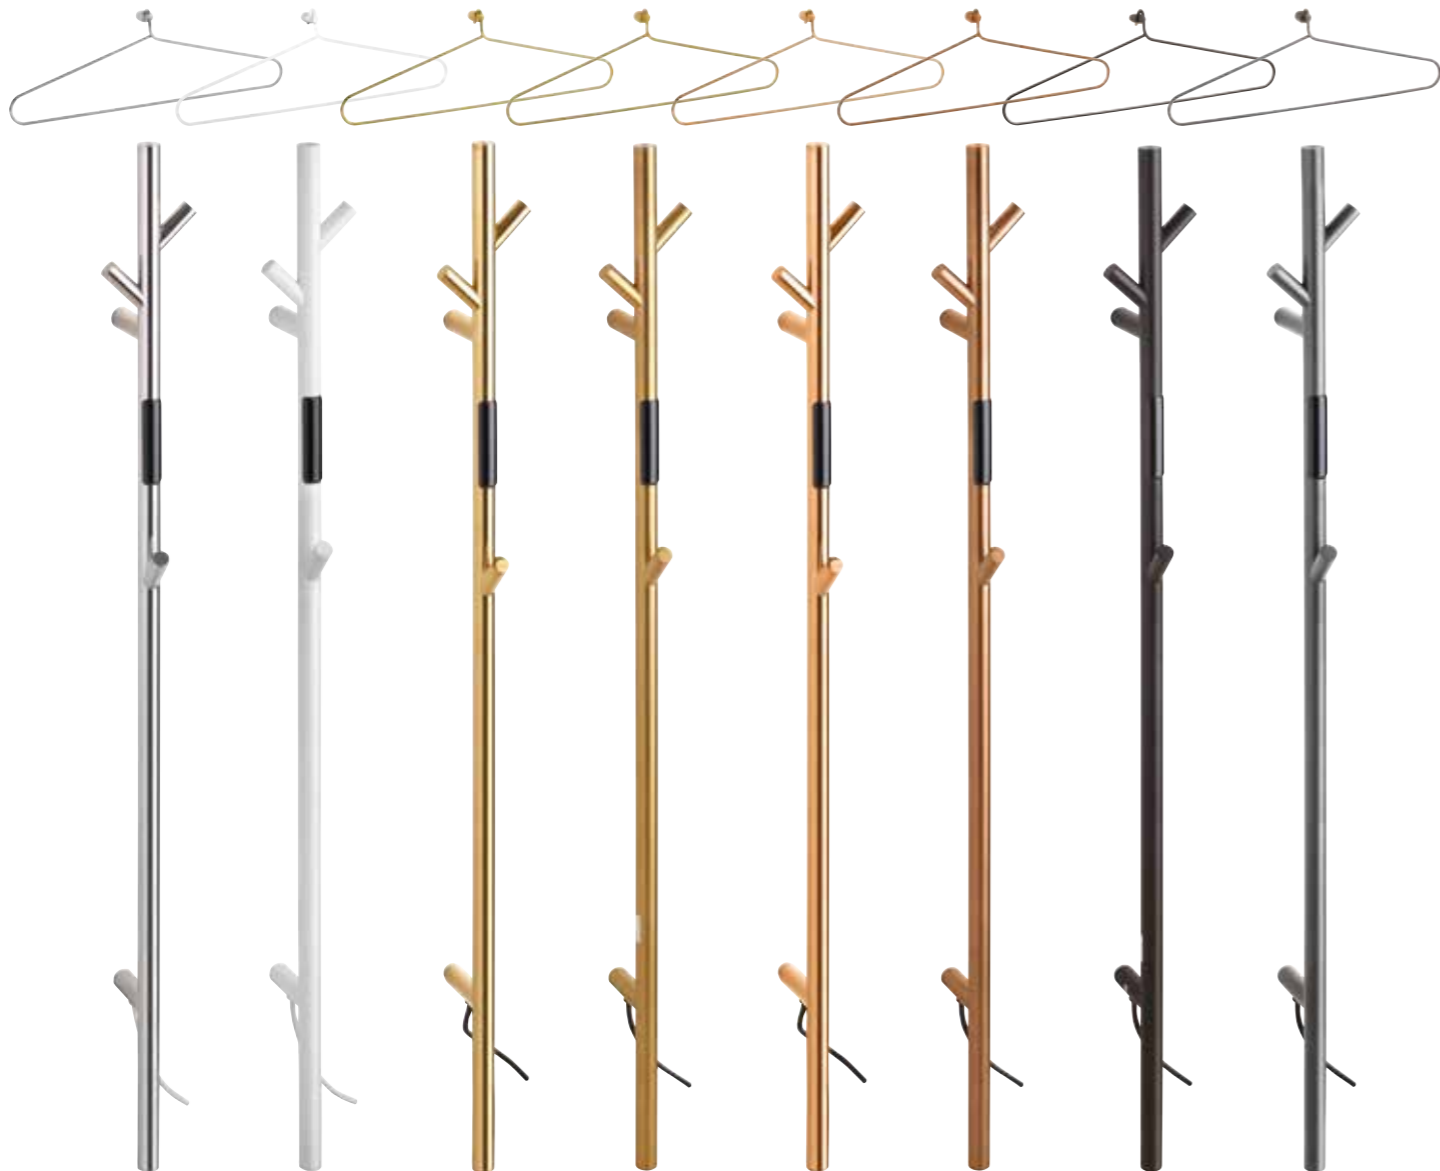

Hanger
 Handy helper, not only for drying for just drying a bathrobe. Simply just hook to the heating rod.

Concealed connection kit for electric towel rails
 Enables elegant and safe connection of the heater ladder directly into the wall. It is available in coloured matching with the design of the heating elements.

Electric towel rail PILLAR 2+3

The vertical design with two or three bars offers more drying space and also makes a stronger visual impression than the classic single-bar version. The parallel lines create a clean, balanced look that naturally complements a modern bathroom. The stainless steel construction ensures consistent performance and even heating. Digital controls allow for easy adjustment of temperature and heating time; installation is possible via a wall outlet or by connecting to the wall using an adapter.