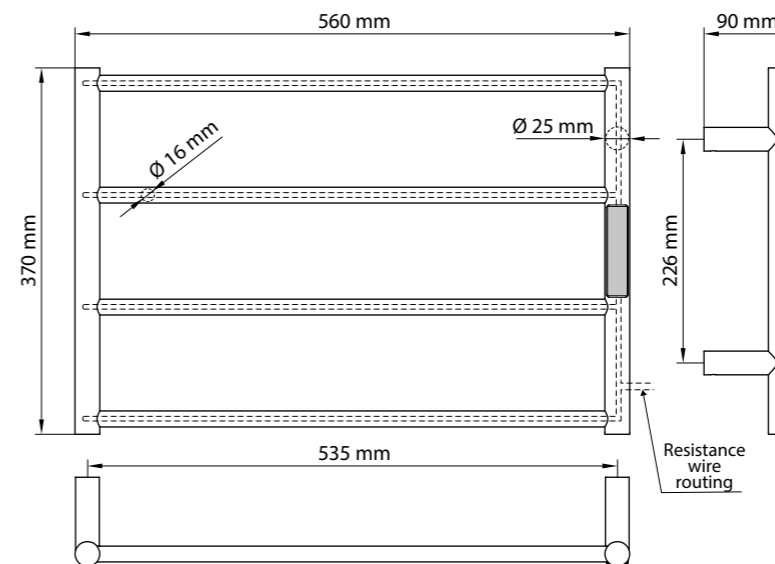

WARRANTY

2 years on functionality
2 years on surface finish

Digital display
Allows easy temperature adjustment and heating time, which ensures comfortably warm towels at all times, when you need them.

Concealed connection kit for electric towel rails
Enables elegant and safe connection of the heater ladder directly into the wall. It is available in coloured matching with the design of the heating elements.