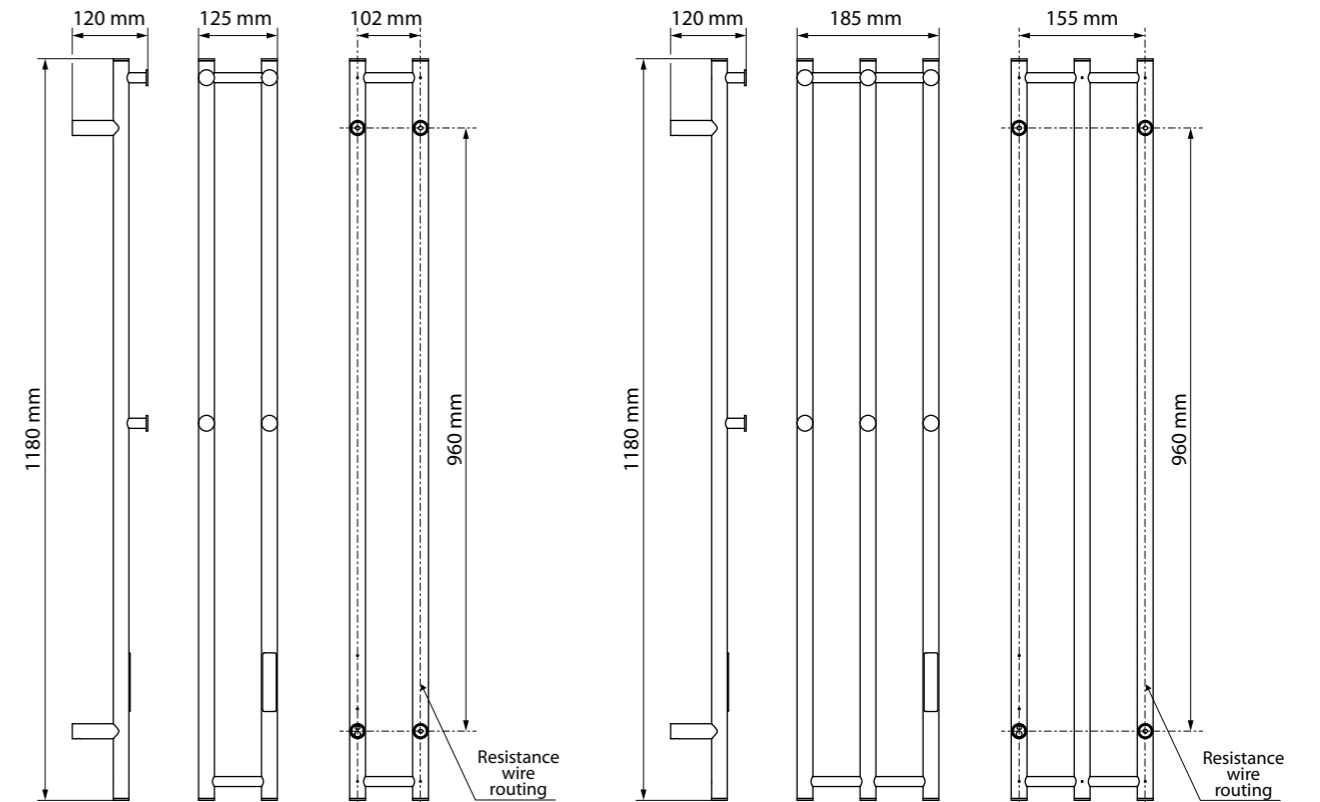

WARRANTY

2 years on functionality
2 years on surface finish

Digital display
Allows easy temperature adjustment and heating time, which ensures comfortably warm towels at all times, when you need them.