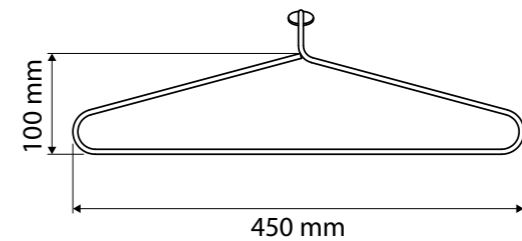

Electric towel rail VERTEX combi

Bring modern elegance to your bathroom with our slim 1180 mm long heating bars, available in several stylish color options. These heated towel bars feature a display for easy temperature and heating time adjustment and can be complemented with a handy hanger, ideal for drying a bathrobe, for example. Thanks to flexible installation (by plugging into a socket or discreetly integrating into the wall with an adaptor), it's easy to choose a solution to suit your needs.

Electric towel rail, bar	Hanger for electric towel rail
704151011	704151911
704151014	704151914
704153011	704153911
704153015	704153915
704154011	704154911
704154015	704154915
704151010	704151910
704155015	704155915

TECHNICAL SPECIFICATIONS

Dimension ..... 1180 mm
Power ..... 30 W
Depth ..... 90 mm
Weight ..... 1.02 kg
Material ..... stainless steel
Color options ..... silver polished, white, gold polished, gold matt, copper gold polished, copper gold matt, graphite, black
Ingress Protection (IP) IPx4
Power cable length ..... 650 to 1700 mm

INSTALLATION AND CONNECTION

Installation method ..... wall mounting
Connection type ..... to the electric socket
The dryer is equipped with a coiled power cord for flexible and neat connection to an outlet. .... fixed into the wall
The adapter allows for a fixed connection to the wiring. We offer the adapter in the same colors as the electric dryers. The adapter is not included in the package and must be purchased separately.

CONTROLS AND FUNCTIONS

Digital thermostat
Temperature control ..... 45 °C, 50 °C and 55 °C
Timer ..... 1-9 hours (adjustable by hours)
Child lock ..... 30 seconds after turning it on
Press and hold the on/off button to switch the device on or off.

WARRANTY