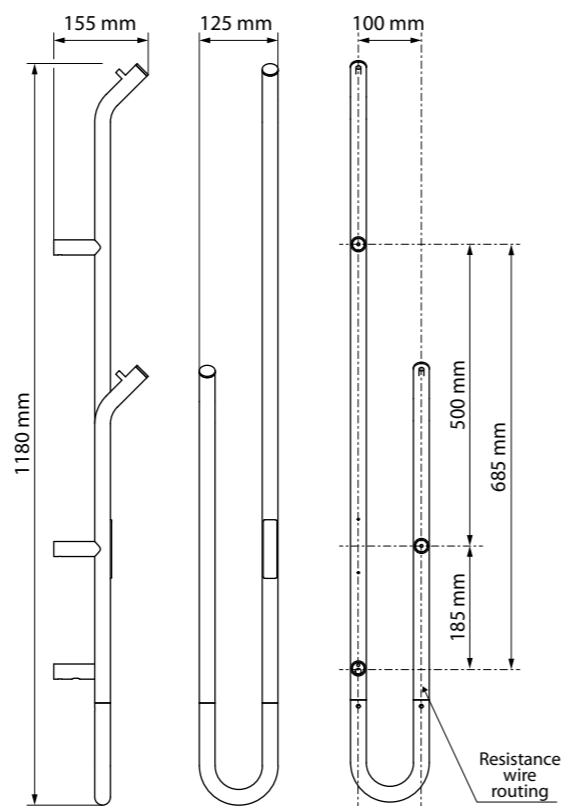

704153131	
704153130	

TECHNICAL SPECIFICATIONS

Dimension	125x1180 mm
Power	47 W
Depth	155 mm
Weight	1.96 kg
Material	stainless steel
Color options	silver, black
Ingress Protection (IP)	IPx4
Power cable length	650 to 1700 mm

INSTALLATION AND CONNECTION

Installation method ..... wall mounting
Connection type ..... to the electric socket
The dryer is equipped with a coiled power cord for flexible and neat connection to an outlet.
..... fixed into the wall
The adapter allows for a fixed connection to the wiring.
We offer the adapter in the same colors as the electric dryers.
The adapter is not included in the package and must be purchased separately.

CONTROLS AND FUNCTIONS

Digital thermostat
Temperature control ..... 45 °C, 50 °C and 55 °C
Timer ..... 1-9 hours (adjustable by hours)
Child lock ..... 30 seconds after turning it on
Press and hold the on/off button to switch the device on or off.

WARRANTY

2 years on functionality
2 years on surface finish

Digital display
Allows easy temperature adjustment and heating time, which ensures comfortably warm towels at all times, when you need them.

Concealed connection kit for electric towel rails
Enables elegant and safe connection of the heater ladder directly into the wall. It is available in coloured matching with the design of the heating elements.