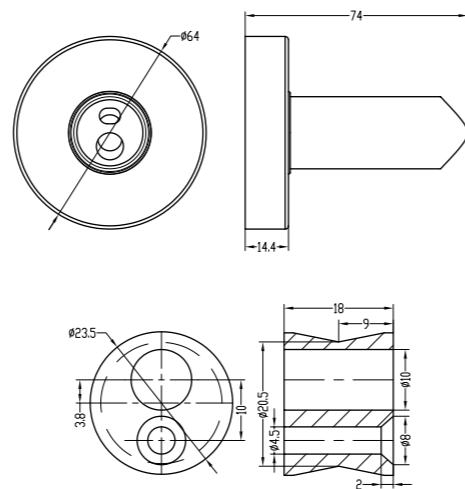

Concealed connection kit for electric towel rails

This adapter allows direct and aesthetically clean connection of electric towel rails directly into the wall, without a visible power cable. It is designed for models with pipe diameters smaller than 32 mm (mini electric ladders and mini heating bars). Thanks to its compatibility with flush-mounted electrical boxes, it ensures a safe, discreet and professional connection. The adapter is available in colors to match the design of the heating elements.

131567813	
131567815	
131567816	
131567817	
131567818	
131567819	
131567814	
131567820	

Compatibility for Global Standards

We offer the option to supply our electric towel warmers with various international power plugs to meet the specific requirements and standards of different countries. This flexibility ensures that our products can be easily integrated into electrical systems around the world.

Explanatory notes on color versions	
silver polished	
white matt	
gold polished	
gold matt	
copper gold polished	
copper gold matt	
black matt	
graphite matt