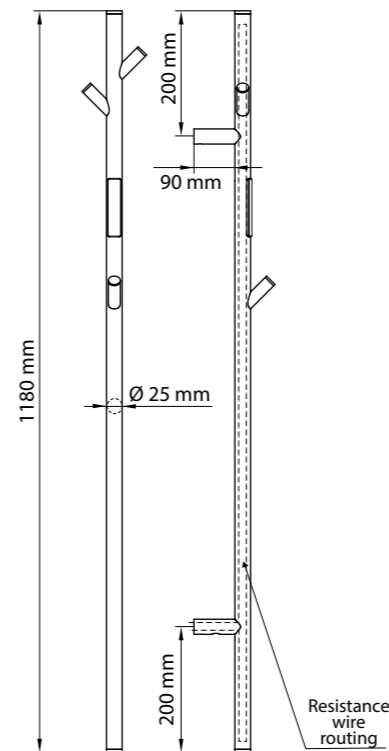

Electric towel rail VERTEX combi

Bring modern elegance to your bathroom with our slim 1180 mm long heating bars, available in several stylish color options. These heated towel bars feature a display for easy temperature and heating time adjustment and can be complemented with a handy hanger, ideal for drying a bathrobe, for example. Thanks to flexible installation (by plugging into a socket or discreetly integrating into the wall with an adaptor), it's easy to choose a solution to suit your needs.

Electric towel rail, bar	Hanger for electric towel rail
704151011	704151911
704151014	704151914
704153011	704153911
704153015	704153915
704154011	704154911
704154015	704154915
704151010	704151910
704155015	704155915

TECHNICAL SPECIFICATIONS

Dimension ..... 1180 mm
Power ..... 30 W
Depth ..... 90 mm
Weight ..... 1.02 kg
Material ..... stainless steel
Color options ..... silver polished, white, gold polished, gold matt, copper gold polished, copper gold matt, graphite, black
Ingress Protection (IP) IPx4
Power cable length ..... 650 to 1700 mm

INSTALLATION AND CONNECTION

Installation method ..... wall mounting
Connection type ..... to the electric socket
The dryer is equipped with a coiled power cord for flexible and neat connection to an outlet. .... fixed into the wall
The adapter allows for a fixed connection to the wiring. We offer the adapter in the same colors as the electric dryers. The adapter is not included in the package and must be purchased separately.

CONTROLS AND FUNCTIONS

Digital thermostat
Temperature control ..... 45 °C, 50 °C and 55 °C
Timer ..... 1-9 hours (adjustable by hours)
Child lock ..... 30 seconds after turning it on
Press and hold the on/off button to switch the device on or off.

WARRANTY