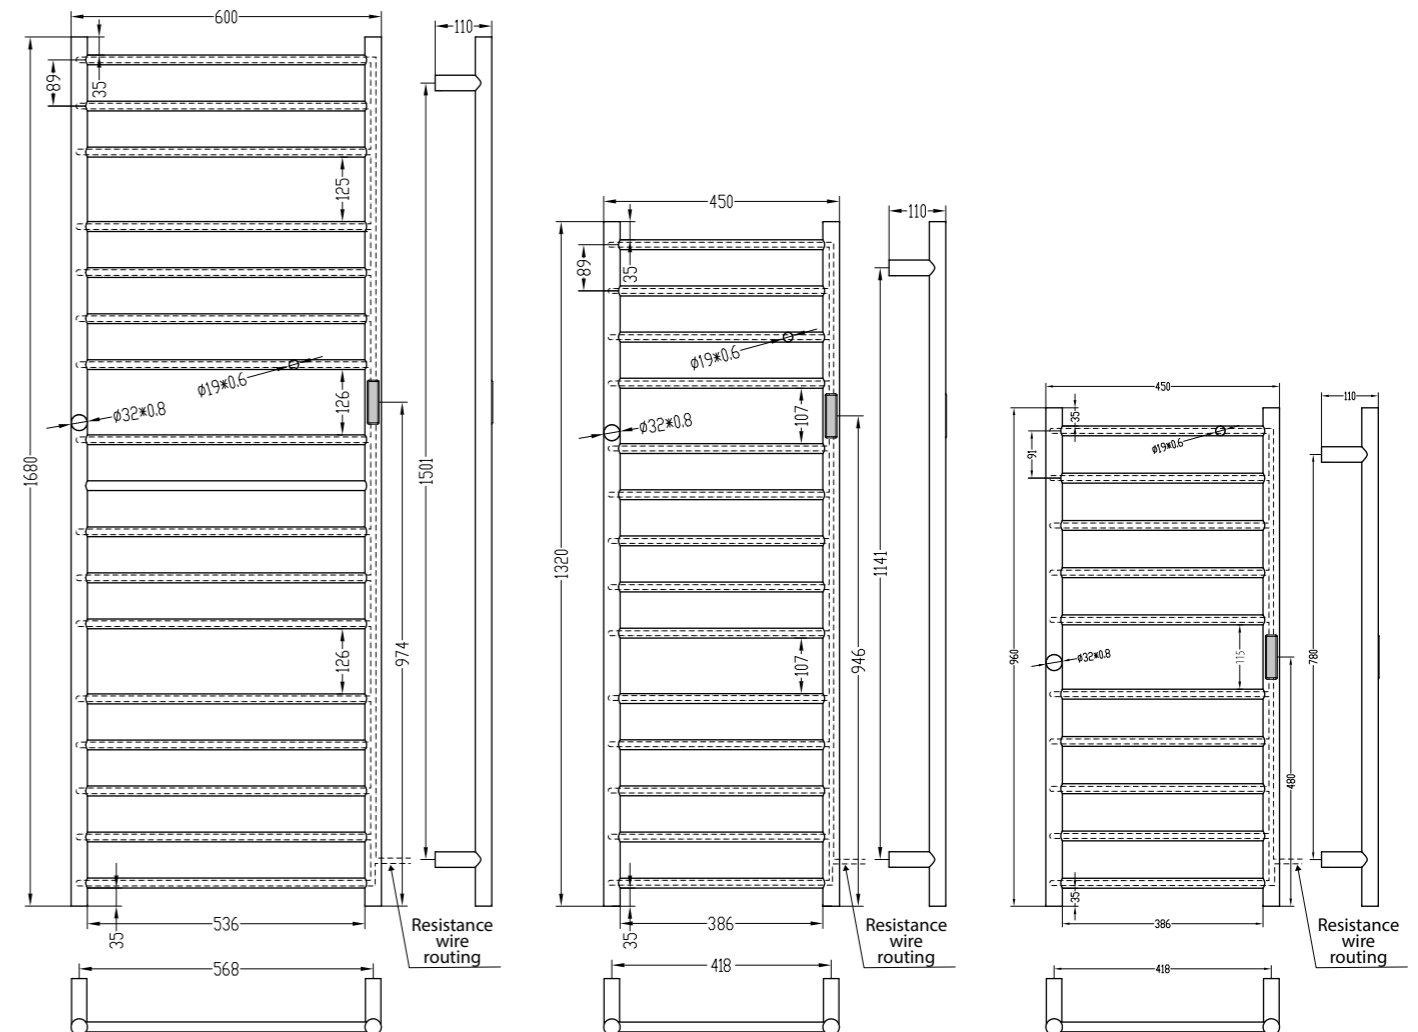

Electric towel rail LADERRA

Brighten up your bathroom with stylish heating ladders that combine a modern look with practical use. We offer them in three sizes and three elegant colors, so it's easy to choose the perfect option for your interior. The heating ladders efficiently dry towels while pleasantly heating the entire space, contributing to greater comfort in everyday use.

600x1680 mm, 285 W		
704151061		
704151064		
704151060		
450x1320 mm, 180 W		
704151051		
704151054		
704151050		
450x960 mm, 130 W		
704151041		
704151044		
704151040		

TECHNICAL SPECIFICATIONS

Dimensions and Power	450x960 mm, (130 W)
	450x1320 mm, (180 W)
	600x1680 mm, (285 W)
Depth	110 mm
Weight	3.1 kg (130 W)
	4.0 kg (180 W)
	6.1 kg (285 W)
Material	stainless steel
Color options	silver, white, black
Degree of protection (IP)	IPx4
Cable length	650 to 1700 mm

INSTALLATION AND CONNECTION

Installation method ..... wall mounting
Connection type ..... to the electric socket
The dryer is equipped with a coiled power cord for flexible and neat connection to an outlet.
..... fixed into the wall
The dryer is equipped with a reducer for fixed connection to the wiring.

CONTROL AND FUNCTIONS

Digital thermostat
Temperature control ..... 45 °C, 50 °C and 55 °C
Timer ..... 1-9 hours (adjustable by hours)
Child lock ..... 30 seconds after turning it on
Press and hold the on/off button to switch the device on or off.

WARRANTY

2 years on functionality
2 years on surface finish

Digital display
Allows easy temperature adjustment and heating time, which ensures comfortably warm towels at all times, when you need them.