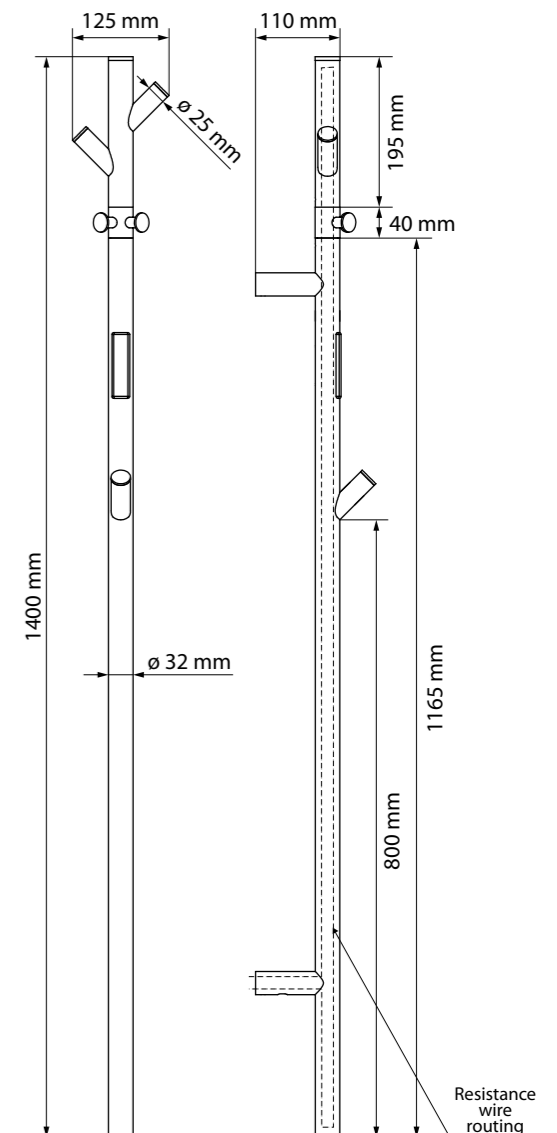

Digital display
Allows easy temperature adjustment and heating time, which ensures comfortably warm towels at all times, when you need them.